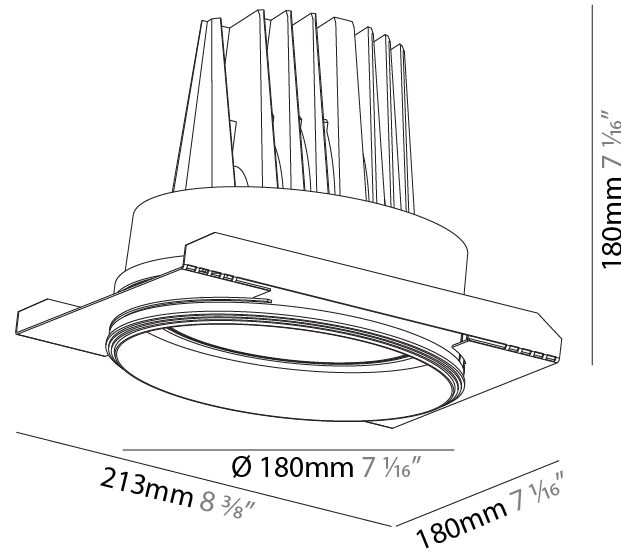

ELECTRICAL

Lamp Type: LED (Zhaga Standard)
Input Wattage (W): 23.2
Total Output Wattage (W): 21.2
Dimming: Tri-Mode (Non-Dimming and Phase Dimming (120Vac only) and 0-10V Dimming)
Driver Included: No
Driver Location: Recessed Housing
Driver Type: Constant Current - Universal
Driver Class: Class 2
Housing: See components
Input Voltage (V): 120 - 277
Constant Current (MA): 700

LED

Number of LEDs: 1
Color Temperature (°K): 2700 / 3000 / 3500 / 4000
Max. Delivered Lumen (lm): 1440 / 1490 / 1568 / 1600
CRI: >90 CRI
Lamp Life (hrs): 50000
Upon Request: Special Color Temperature RGB-W Tunable White Special LED

OPTICAL

Reflector°: 8
Adjustability: Rotational 355°; Tilt 30°
Upon Request: Special Beam Angles

RATINGS AND CERTIFICATIONS

Certified By: Certified for North American Standards
IP rating: IP44
Zaneen Group Inc. © 2024, T 1800-388-3382, F 416-247-9319, www.zaneen.com