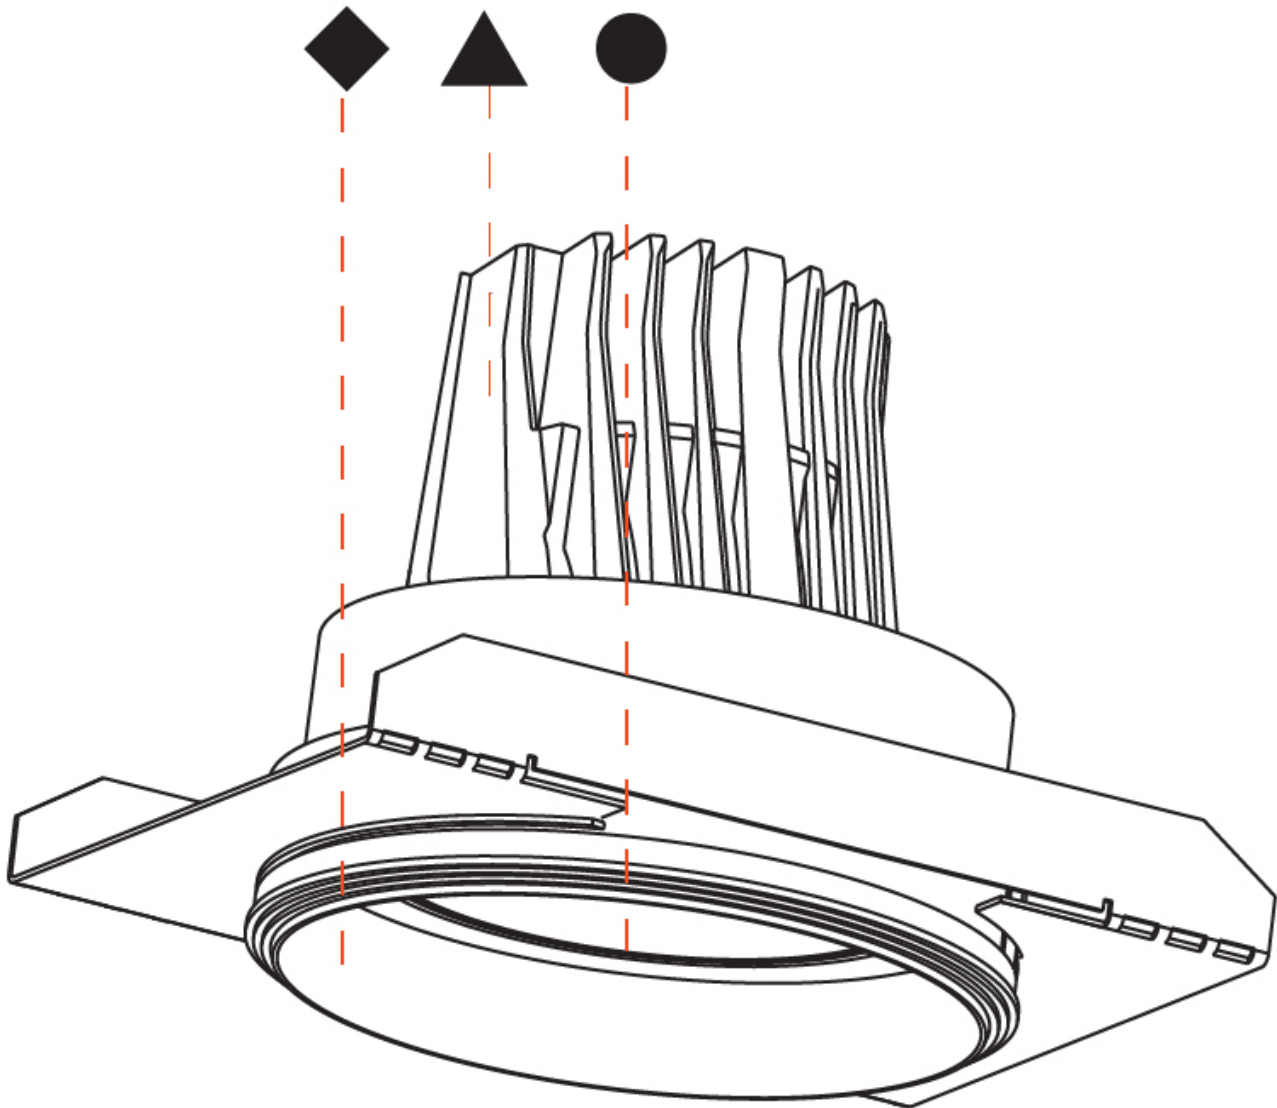

MECHANIQ ROUND COMFORT TRIMLESS

A35001-

PROJECT	_____
TYPE	_____
SPECIFIER	_____
QUANTITY	_____
DATE	_____