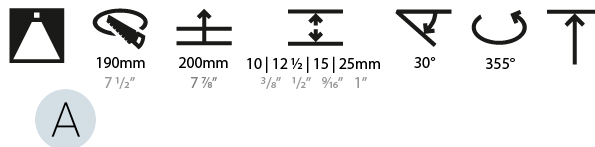

ELECTRICAL

Lamp Type: LED (Zhaga Standard)
Input Wattage (W): 23.2
Total Output Wattage (W): 21.2
Dimming: Tri-Mode (Non-Dimming and Phase Dimming (120Vac only) and 0-10V Dimming)
Driver Included: No
Driver Location: Recessed Housing
Driver Type: Constant Current - Universal
Driver Class: Class 2
Housing: See components
Input Voltage (V): 120 - 277
Constant Current (MA): 700

LED

Number of LEDs: 1
Color Temperature (°K): 2700 / 3000 / 3500 / 4000
Max. Delivered Lumen (lm): 1440 / 1490 / 1568 / 1600
CRI: >90 CRI
Lamp Life (hrs): 50000
Upon Request: Special Color Temperature RGB-W Tunable White Special LED

OPTICAL

Reflector°: 8
Adjustability: Rotational 355°; Tilt 30°
Upon Request: Special Beam Angles

RATINGS AND CERTIFICATIONS

Certified By: Certified for North American Standards
IP rating: IP44
Zaneen Group Inc. © 2024, T 1800-388-3382, F 416-247-9319, www.zaneen.com