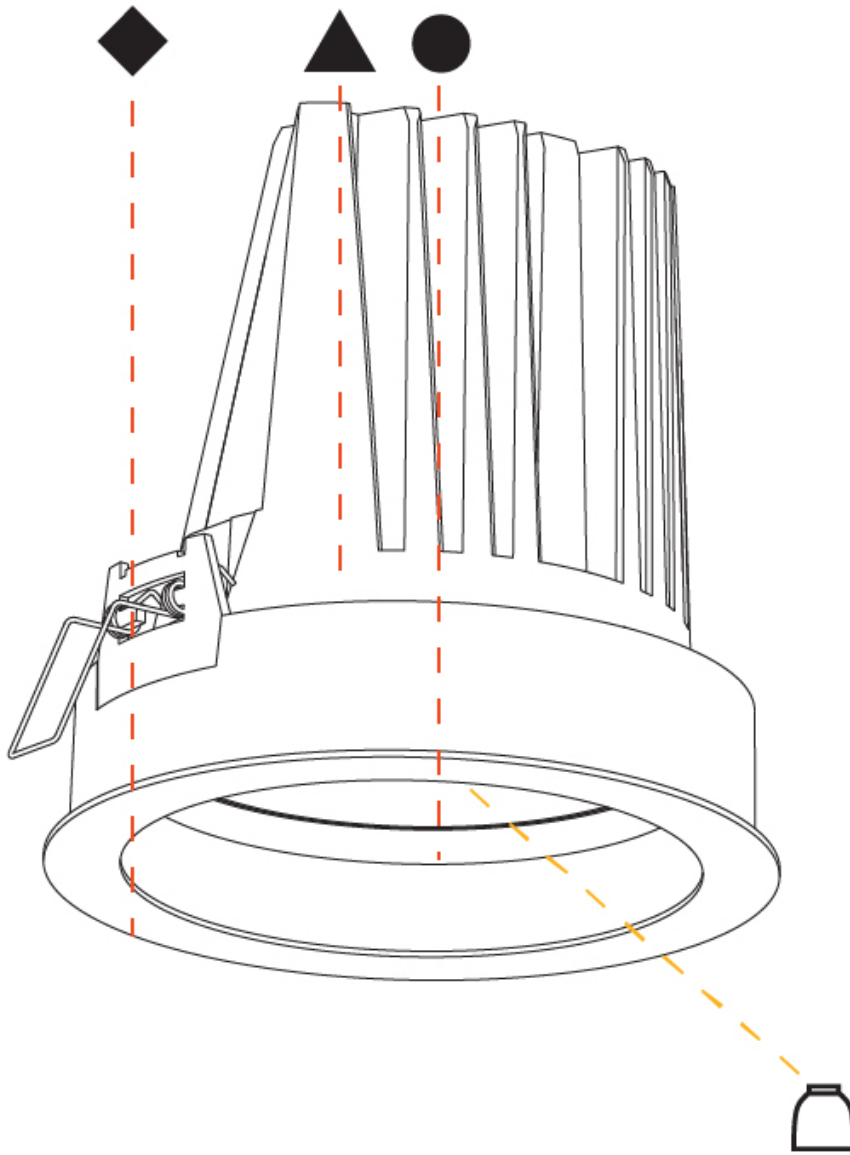

MECHANIQ ROUND COMFORT RECESSED

A35058-

PROJECT _____

TYPE _____

SPECIFIER _____

QUANTITY _____

DATE _____

A