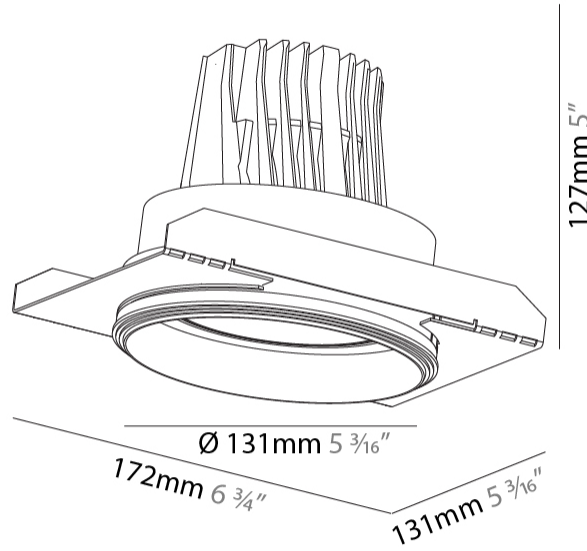

Available for International specifications by adding 'INT' at the end of the existing Model #. For assistance on 'custom' specifications, contact zteam@zaneen.com. In a constant effort to supply the best product, we reserve the right to change specifications or materials without notice. The most recent specification sheets are found at zaneen.com