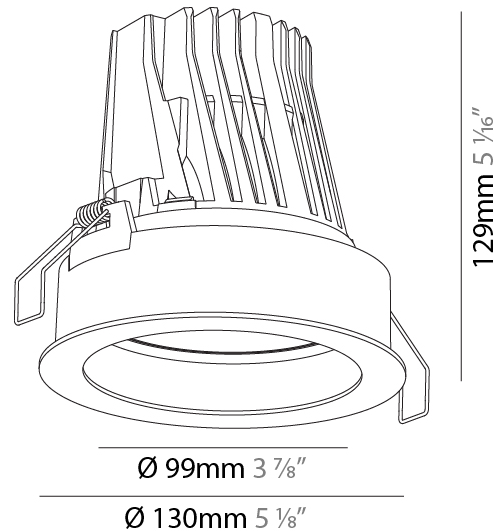

RATINGS AND CERTIFICATIONS

Certified By: Certified for North American Standards
IP rating: IP20

	120mm 4 3/4"	160mm 6 5/16"	10 | 15mm 3/8" | 9/16"	30°	355°	↑
A