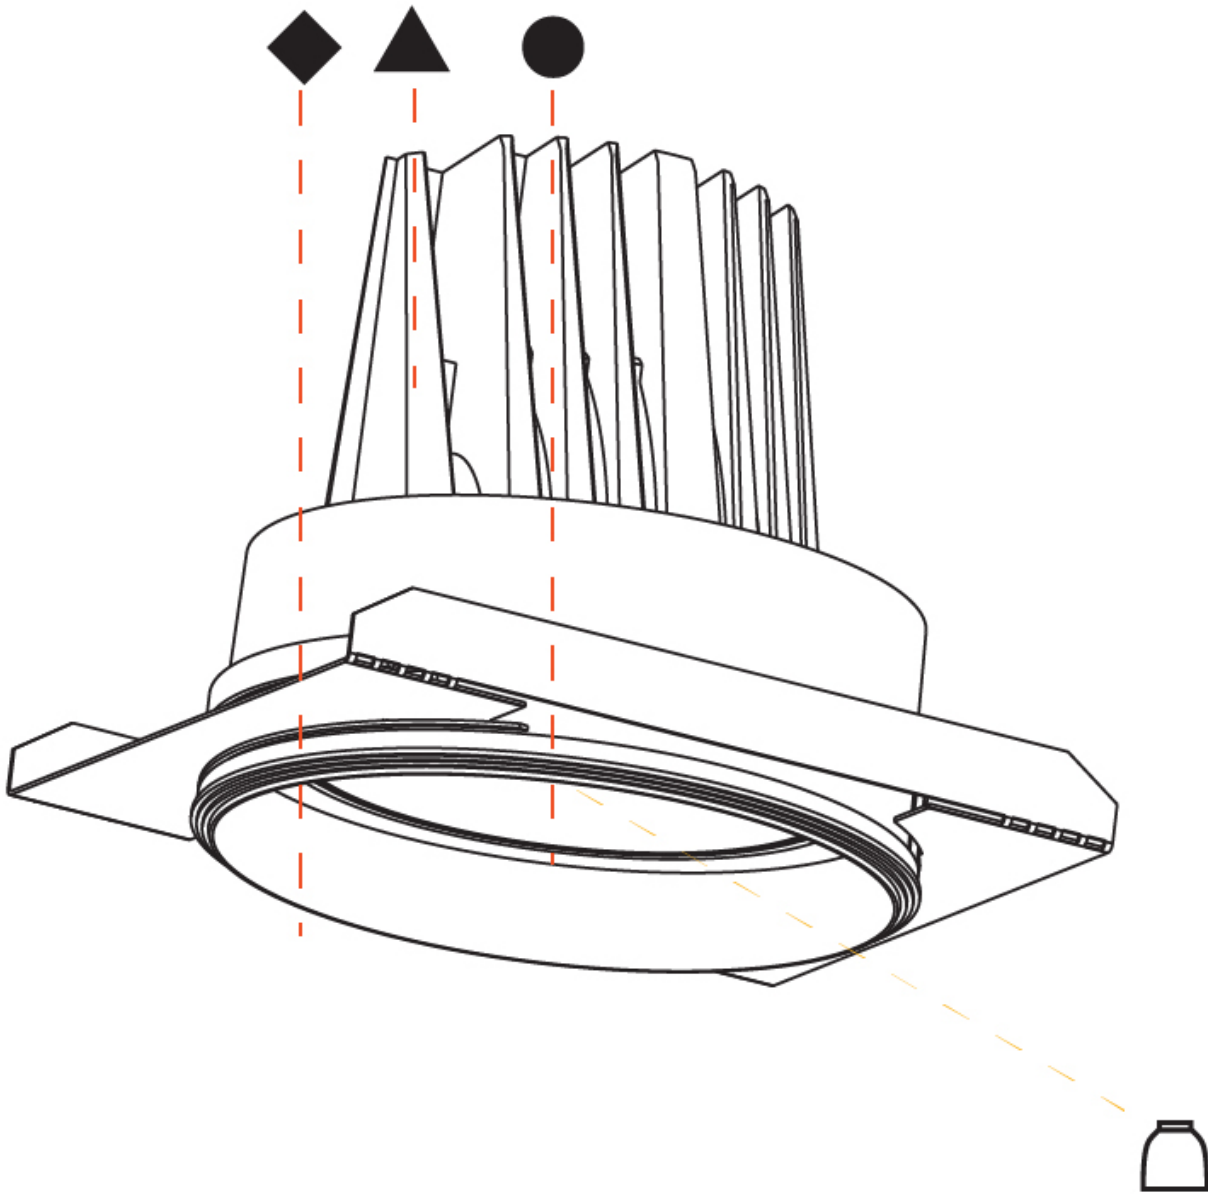

MECHANIQ ROUND COMFORT TRIMLESS

A35010-

PROJECT	_____
TYPE	_____
SPECIFIER	_____
QUANTITY	_____
DATE	_____

A