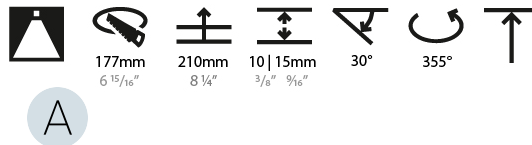

GENERAL

Series: Mechaniq Round Comfort
Brand: Prolicht
Division: Architectural
Mounting Type: Recessed
Mounting Location: Ceiling
Subcategory: Downlight

PHYSICAL

Shape: Round
Diameter (mm): 182
Diameter (in): 7 3/16
Height (mm): 187
Height (in): 7 3/8
Ceiling Thickness (mm): 10 / 12.5 / 15
Ceiling Thickness (in): 3/8 or 1/2 or 9/16
Min. Recessing Depth (mm): 210
Min. Recessing Depth (in): 8 1/4
Light Distribution: Adjustable / Downlight
Weight (kg): 1.736
Weight (lbs): 3.83
Fixture Finish: SSR / BKV / CWI / CRY / HAB / UFT / ITA / RUA / FTG / MYG / LOD / PUS / FRO / FUP / KIA / POP / BLS / SPG / MEY / GOH / GUM / CHC / COM / ABZ / JAG / OBR / MOS / ROR
Fixture Material: Aluminum Die Cast
Cut-out Measurements: 177mm / 6 15/16"

ELECTRICAL

Lamp Type: LED (Zhaga Standard)
Total Output Wattage (W): 21.2
Dimming: Tri-Mode (Non-Dimming and Phase Dimming (120Vac only) and 0-10V Dimming)
Driver Included: No
Driver Location: Recessed Housing
Driver Type: Constant Current - Universal
Housing: See components
Input Voltage (V): 120 - 277
Constant Current (MA): 700

LED

Number of LEDs: 1
Color Temperature (°K): 2700 / 3000 / 3500 / 4000
Max. Delivered Lumen (lm): 1440 / 1490 / 1568 / 1600
CRI: >90 CRI
Lamp Life (hrs): 50000

OPTICAL

Reflector°: 8
Adjustability: Rotational 355°, Tilt 30°

RATINGS AND CERTIFICATIONS

Certified By: Certified for North American Standards
IP rating: IP20