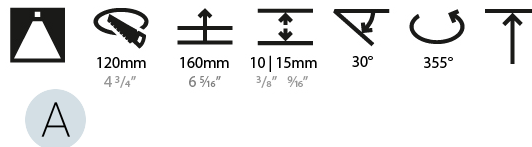

RATINGS AND CERTIFICATIONS

Certified By: Certified for North American Standards
IP rating: IP20