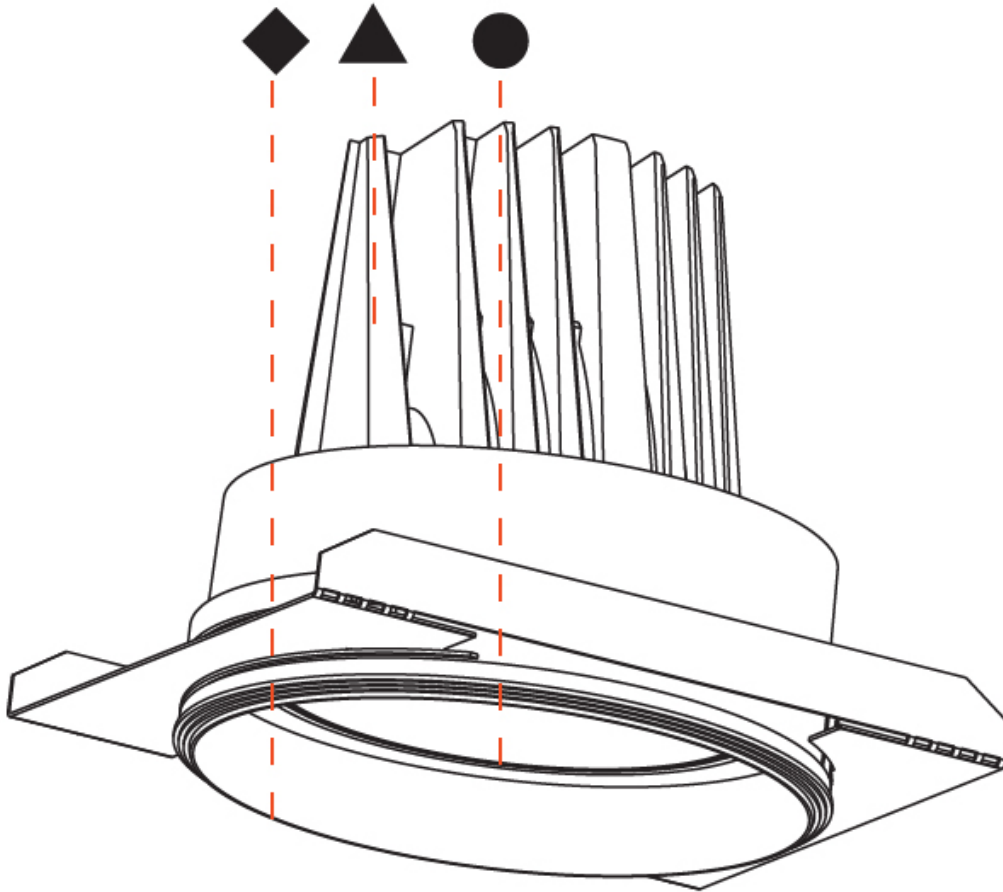

MECHANIQ ROUND COMFORT TRIMLESS

A35007-

PROJECT	_____
TYPE	_____
SPECIFIER	_____
QUANTITY	_____
DATE	_____