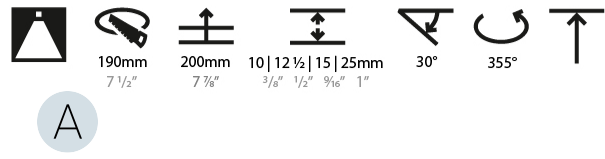

OPTICAL

Reflector°: 12 / 24 / 40
 Adjustability: Rotational 355°; Tilt 30°
 Upon Request: Special Beam Angles

RATINGS AND CERTIFICATIONS

Certified By: Certified for North American Standards
 IP rating: IP44
 Zaneen Group Inc. © 2024, T 1800-388-3382, F 416-247-9319, www.zaneen.com