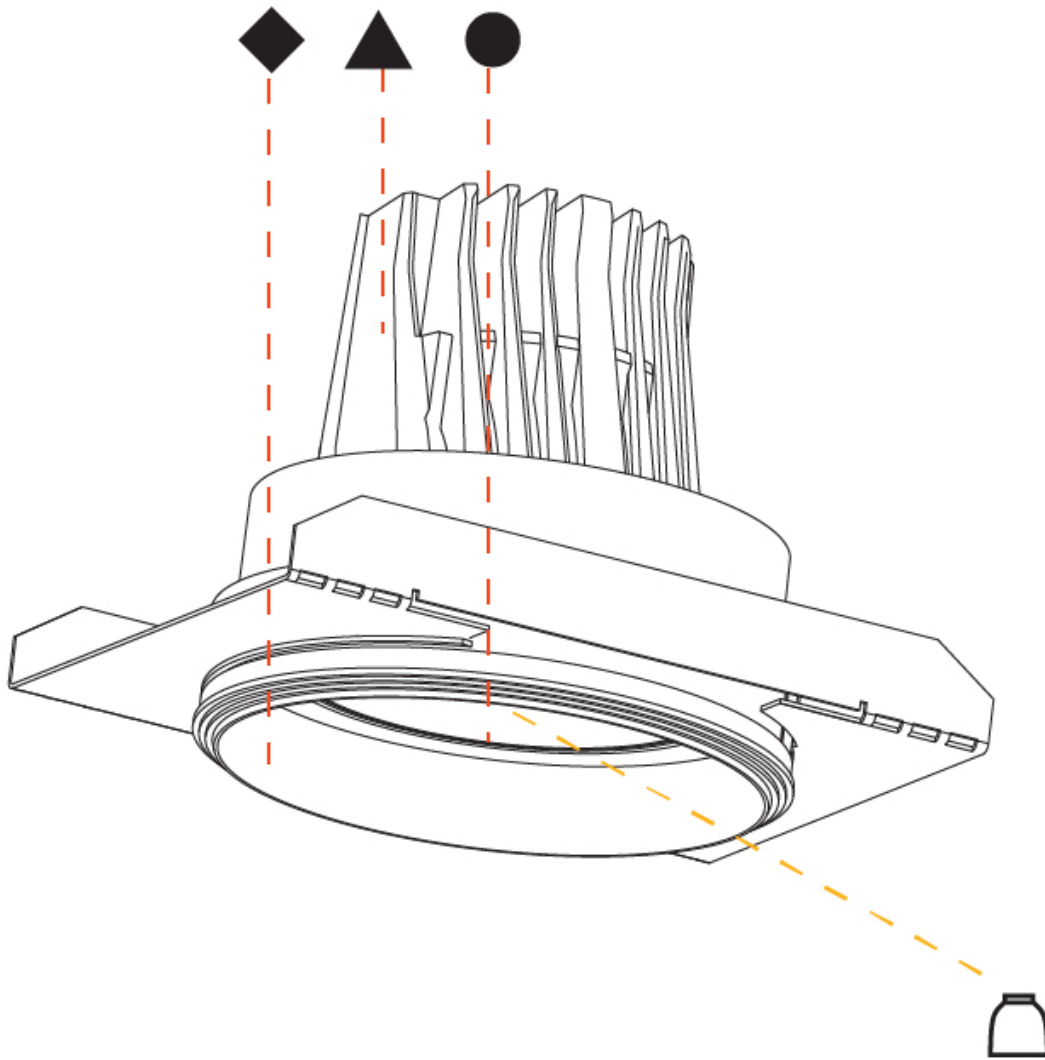

MECHANIQ ROUND COMFORT TRIMLESS

A35004-

PROJECT	_____
TYPE	_____
SPECIFIER	_____
QUANTITY	_____
DATE	_____

A