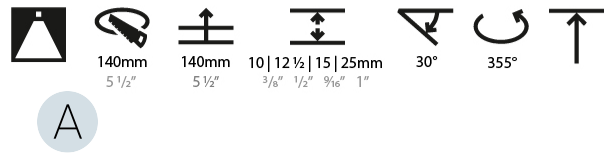

OPTICAL

Reflector: 18 / 26 / 40
 Adjustability: Rotational 355°; Tilt 30°
 Upon Request: Special Beam Angles

RATINGS AND CERTIFICATIONS

Certified By: Certified for North American Standards
 IP rating: IP44
 Zaneen Group Inc. © 2024, T 1800-388-3382, F 416-247-9319, www.zaneen.com