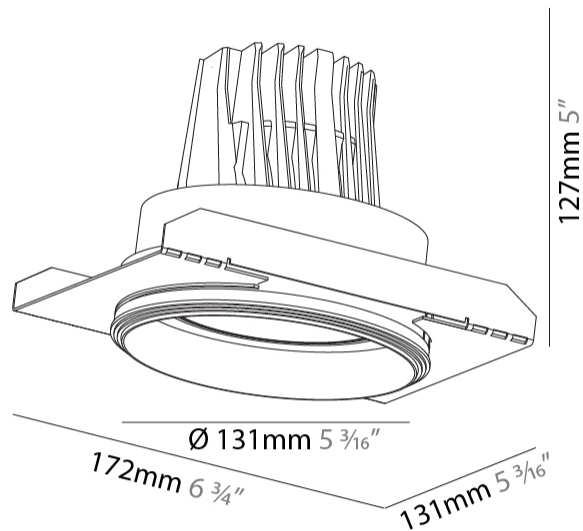

PHYSICAL

Shape: Round
Diameter (mm): 131
Diameter (in): 5 3/16
Length (in): 6 3/4
Height (mm): 127
Height (in): 5
Ceiling Thickness (mm): 10 / 12 / 15 / 25
Ceiling Thickness (in): 3/8 or 1/2 or 9/16 or 1
Min. Recessing Depth (mm): 140
Min. Recessing Depth (in): 5 1/2
Light Distribution: Adjustable / Downlight
Weight (kg): .92
Weight (lbs): 2.02
Fixture Finish: SSR / BKV / CWI / CRY / HAB / UFT / ITA / RUA / FTG / MYG / LOD / PUS / FRO / FUP / KIA / POP / BLS / SPG / MEY / GOH / GUM / CHC / COM / ABZ / JAG / OBR / MOS / ROR
Fixture Material: Aluminum Die Cast
Cut-out Measurements: Ø 140mm / 5 1/2"
Upon Request: Unique Ceiling Thickness

ELECTRICAL

Lamp Type: LED (Zhaga Standard)
Input Wattage (W): 13.2 (2700K) / 16.5
Total Output Wattage (W): 12.1 (2700K) / 14.7
Dimming: Tri-Mode (Non-Dimming and Phase Dimming (120Vac only) and 0-10V Dimming)
Driver Included: No
Driver Location: Recessed Housing
Driver Type: Constant Current - Universal
Driver Class: Class 2
Housing: See components
Input Voltage (V): 120 - 277
Constant Current (MA): 350

LED

Number of LEDs: 1
Color Temperature (°K): 2700 / 3000 / 3500 / 4000
Max. Delivered Lumen (lm): 830 / 930 / 1009 / 1030
CRI: >90 CRI
Lamp Life (hrs): 50000
Upon Request: Special Color Temperature RGB-W Tunable White Special LED

OPTICAL

Reflector: 8
Adjustability: Rotational 355°; Tilt 30°
Upon Request: Special Beam Angles

RATINGS AND CERTIFICATIONS